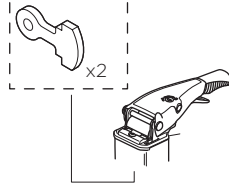

Thule EasyFold XT

THULE
SWEDEN

934

Key
No
N001-N200
Sparepart No
1500002001 - 1500002200

Key+Lock
= N.....
No
N001-N200
Sparepart No
1500001001 - 1500001200

Rubber Spring
52632

52415 52414 52845
52738

52846
x1
x1
x1

52848
x1 x1 x1 x1 x1

52372
x2 x2 x1

52598
2-3 mm = A x2
4-5 mm = B x2

52540 Cable Clip
x4

» PART OF THULE GROUP